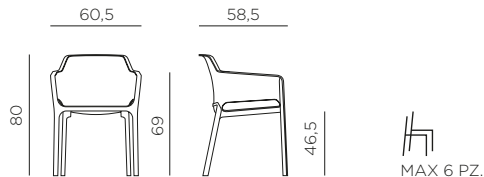

IT Poltrona monoblocco. Materiale: polipropilene fiberglass trattato anti-UV e colorato in massa. Impilabile. Finitura opaca. Dotata di piedini antiscivolo. Cuscino disponibile su ordinazione. Istruzioni d'uso: posizionare in modo stabile su un suolo piano. Pulire con detergenti non aggressivi e sciacquare con acqua. Non utilizzare l'idropulitrice. Tipo di utilizzo: showroom - sale pubbliche - bar - caffetterie - ristoranti - mense - banche - sale riunioni. Prodotto in Italia. Resina riciclabile. Prodotto a norma UNI EN 581/1/2 - UNI EN 16139. Movimentare con carrello portasedie o sollevare la pila per i braccioli/sedie. Avvertenza: Nardi declina ogni responsabilità per danni a persone e/o cose, o al prodotto stesso, causati dall'utilizzo improprio del prodotto.

IMPORTANTE, CONSERVARE PER FUTURI RIFERIMENTI: LEGGERE ATTENTAMENTE

EN Monobloc armchair. Material: uniformly colored fiberglass polypropylene resins with UV additives. Stackable. Matt finish. With non-slip feet. Cushion available to order. Instructions for use: place on a flat level area. Wash with mild soap and rinse with water. Do not use a high pressure washer. Typical uses: showrooms - public halls - bars - caf-

eterias - restaurants - canteens - banks - conference rooms. Made in Italy. Recyclable resin. Product conforms to UNI EN 581/1/2 - UNI EN 16139. Move the chairs with trolley, or lift the chairs from the armrests or seat. Note: Nardi declines all responsibility for damage to people and/or things, or to the product itself, caused by improper use of the product.

IMPORTANT, RETAIN FOR FUTURE REFERENCE: READ CAREFULLY

FR Fauteuil monobloc. Matériau: polypropylène fiberglass traité anti-UV et coloré dans la masse. Empilable. Effet mat. Avec patins anti-dérapants. Coussin disponible sur commande. Instructions d'utilisation: positionner de manière stable sur un sol plan. Nettoyer le produit avec détergent non agressif et rincer avec de l'eau. Ne pas utiliser un nettoyeur haute pression. Type d'utilisation: showroom - espaces publics - bars - cafés - restaurants - cafétérias - banques - salles de réunion. Fabriqué en Italie. Résine recyclable. Produit conforme à la norme UNI EN 581/1/2 - UNI EN 16139. Déplacer les chaises avec un chariot porte-chaises ou les soulever par les accoudoirs ou le siège. Avertissement: Nardi décline toute responsabilité pour les dommages aux personnes et/ou aux choses, ou au produit lui-même, causés par une mauvaise utilisation du produit.

IMPORTANT-À CONSERVER POUR DE FUTURS BESOINS DE RÉFÉRENCE:

À LIRE SOIGNEUSEMENT